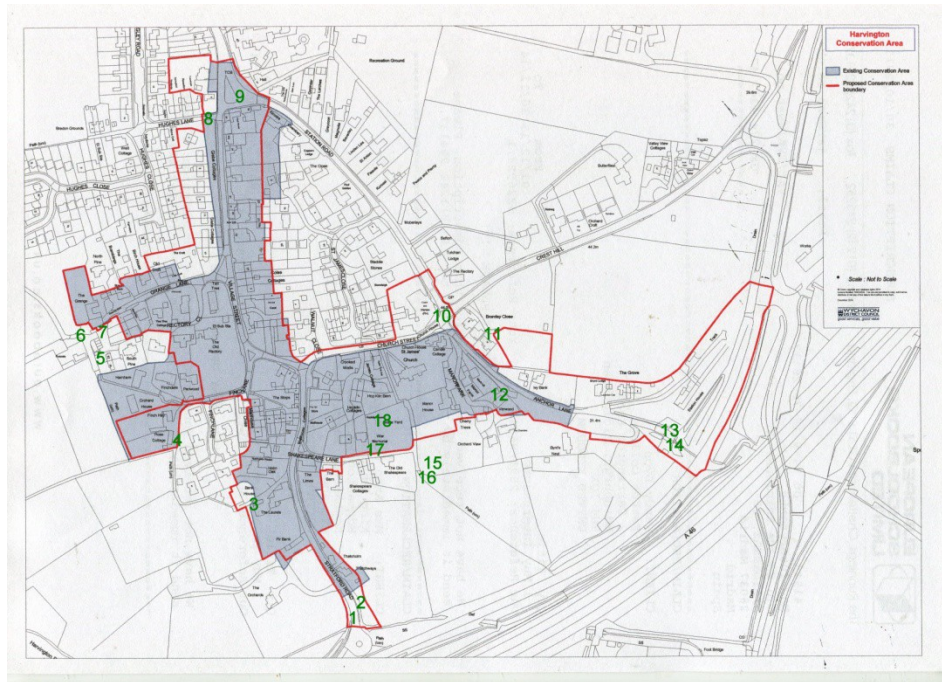

# HARVINGTON CONSERVATION AREA

2015

The following views have been recorded looking out from within or very close to the conservation area boundary.

1 Towards The Orchards

2 Behind Thatchways

3 Behind Bank House

4 Beyond gate near Rose Cottage

5 Behind Finch Hay

6 Beyond The Grange

7 Top of Grange Lane

8 Hughes Lane

9 The Village Hall

10 Crest Hill

11 Orchard in Bromley Close

12 End of Manor Close

13 Crest Hill from bridge

14 Looking west from bridge

15 Behind Manor Farm

16 Behind The Shakespeare

17 Shakespeare Lane

18 The Shakespeare

Julian Rawes